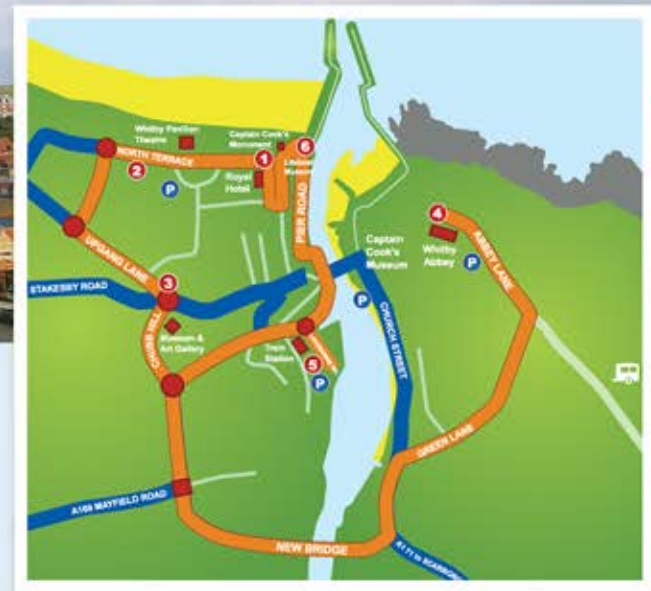

Timetables

DAILY FROM MONDAY 17TH - SUNDAY 30TH MARCH & MONDAY 29TH SEPTEMBER - SUNDAY 2ND NOVEMBER 2025

5	CO-OP (Langborne Road)	9:30	10:00	10:10	10:40	11:10	11:40			12:40	13:10	13:40	14:10	14:40
6	BANDSTAND - Arrive	9:35	10:05	10:20	10:50	11:20	11:50			12:50	13:20	13:50	14:20	14:50
	BANDSTAND - Depart	9:35	10:05	10:35	11:05	11:25	11:55			13:05	13:35	14:05	14:35	14:55
1	WHALE BONES (Royal Hotel)	9:40	10:10	10:40	11:10	11:30	12:00			13:10	13:40	14:10	14:40	15:00
2	WEST CLIFF ATTRACTIONS	9:43	10:13	10:43	11:13	11:33	12:03			13:13	13:43	14:13	14:43	
3	PANNETT PARK / MUSEUM	9:45	10:15	10:45	11:15	11:35	12:05			13:15	13:45	14:15	14:45	
4	WHITBY ABBEY - Arrive	9:55	10:25	10:55	11:25	11:45	12:15			13:25	13:55	14:25	14:55	
	WHITBY ABBEY - Depart	9:55	10:25	10:55	11:25			12:25	12:55	13:25	13:55	14:25	14:55	
5	CO-OP (Langborne Road)	10:10	10:40	11:10	11:40			12:40	13:10	13:40	14:10	14:40	15:10	

The Yellow Service Operates daily from Monday 17th to Sunday 30th March & Monday 29th September to Sunday 2nd November 2025.
The Grey Service **DOES NOT OPERATE** on Mondays & Fridays from Monday 17th to Sunday 30th March & Monday 29th September to Sunday 2nd November 2025.
♦ This Service departs at 12:25 after legal driver break.   ↑ This Service departs at 12:55 after legal driver break.

DAILY FROM MONDAY 31ST MARCH - SUNDAY 28TH SEPTEMBER 2025

5	CO-OP (Langborne Road)	9:30	10:00	10:10	10:40	11:10	11:40			12:40	13:10	13:40	14:10	14:40	15:10	15:40	16:10	16:40
6	BANDSTAND - Arrive	9:35	10:05	10:20	10:50	11:20	11:50			12:50	13:20	13:50	14:20	14:50	15:20	15:50	16:20	16:50
	BANDSTAND - Depart	9:35	10:05	10:35	11:05	11:25	11:55			13:05	13:35	14:05	14:35	15:05	15:35	16:05	16:20	16:50
1	WHALE BONES (Royal Hotel)	9:40	10:10	10:40	11:10	11:30	12:00			13:10	13:40	14:10	14:40	15:10	15:40	16:10	16:25	16:55
2	WEST CLIFF ATTRACTIONS	9:43	10:13	10:43	11:13	11:33	12:03			13:13	13:43	14:13	14:43	15:13	15:43	16:13	16:28	16:58
3	PANNETT PARK / MUSEUM	9:45	10:15	10:45	11:15	11:35	12:05			13:15	13:45	14:15	14:45	15:15	15:45	16:15	16:30	17:00
4	WHITBY ABBEY - Arrive	9:55	10:25	10:55	11:25	11:45	12:15			13:25	13:55	14:25	14:55	15:25	15:55	16:25	16:40	17:10
	WHITBY ABBEY - Depart	9:55	10:25	10:55	11:25			12:25	12:55	13:25	13:55	14:25	14:55	15:25	15:55	16:25	16:40	17:10
5	CO-OP (Langborne Road)	10:10	10:40	11:10	11:40			12:40	13:10	13:40	14:10	14:40	15:10	15:40	16:10	16:40	16:55	17:25

* This service **DOES NOT OPERATE** weekdays from Monday 21st April to Friday 23rd May 2025 & Monday 2nd June to Friday 4th July 2025 & Monday 1st to Friday 26th September 2025.
♦ This Service departs at 12:25 after legal driver break.   ↑ This Service departs at 12:55 after legal driver break.

- Full tour takes approximately one hour.
- Visit the impressive, historic ruins of Whitby Abbey.
- Enjoy magnificent seascapes and experience the narrow winding streets.
- Enjoy a bird's eye view of the beautiful seaside town of Whitby from on open-top double-decker bus.

Open-Top Prices